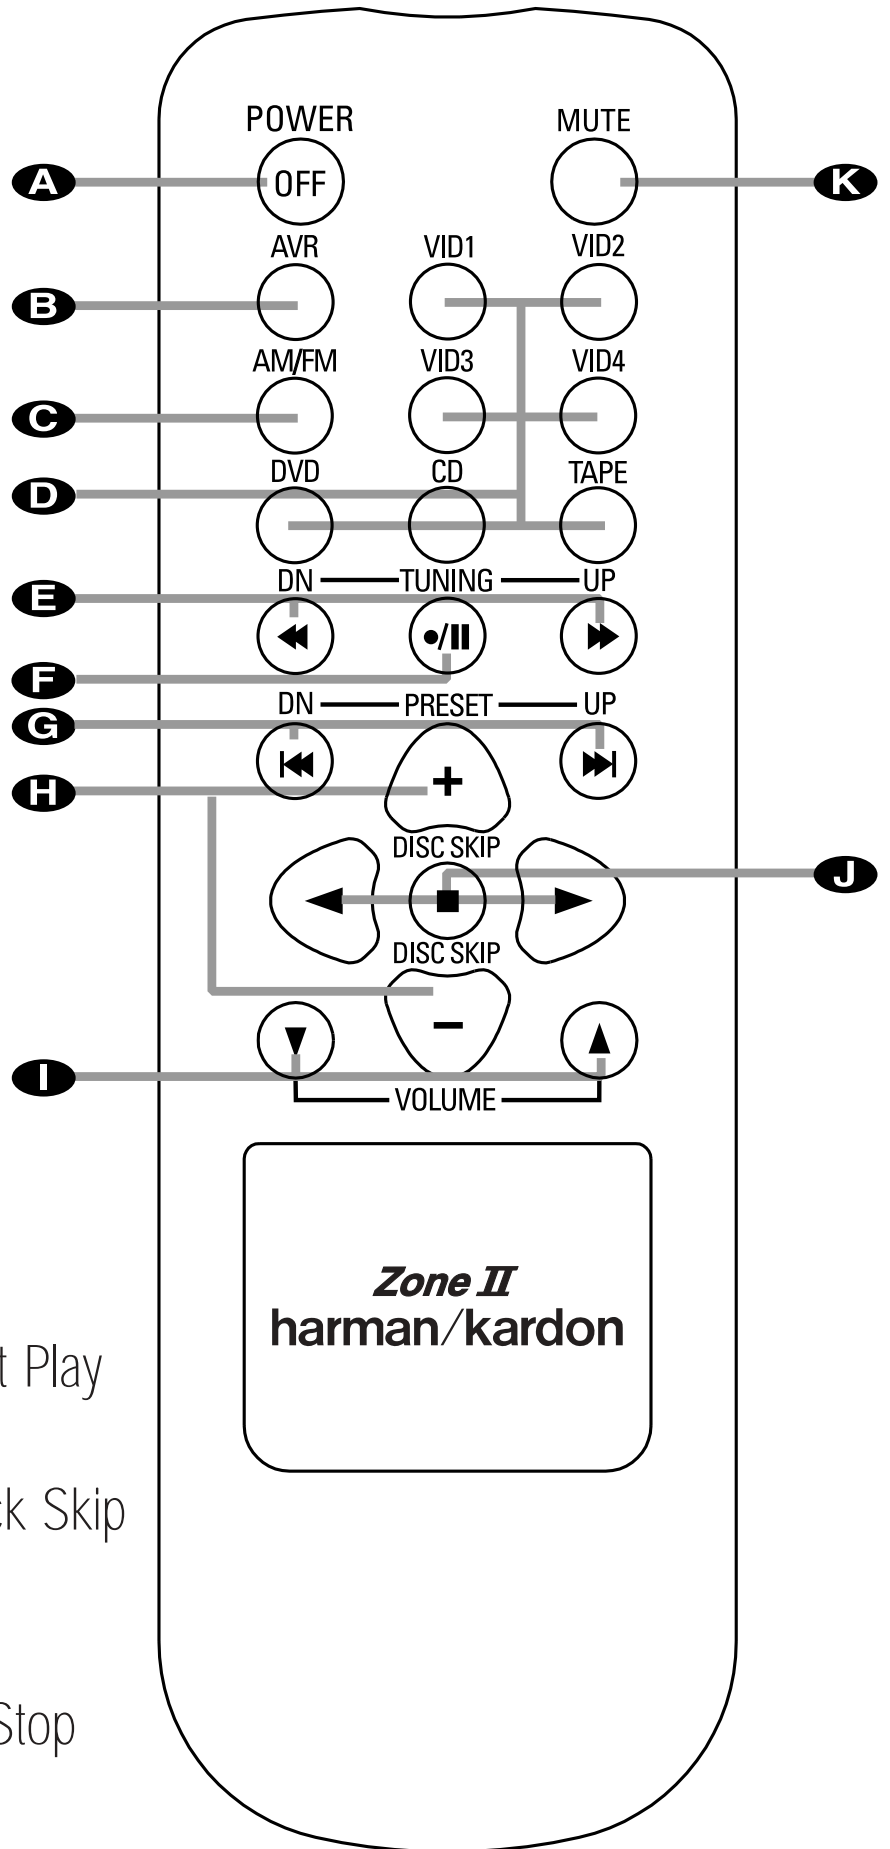

AVR 525 ZONE II REMOTE CONTROL FUNCTIONS

- A** Power Off
- B** AVR Selector
- C** AM/FM Tuner Select
- D** Input Selectors
- E** Tuning Up/Down – Fast Play
- F** Record/Pause
- G** Preset Up/Down – Track Skip
- H** Disc Skip
- I** Volume Up/Down
- J** Play Forward/Reverse/Stop
- K** Mute